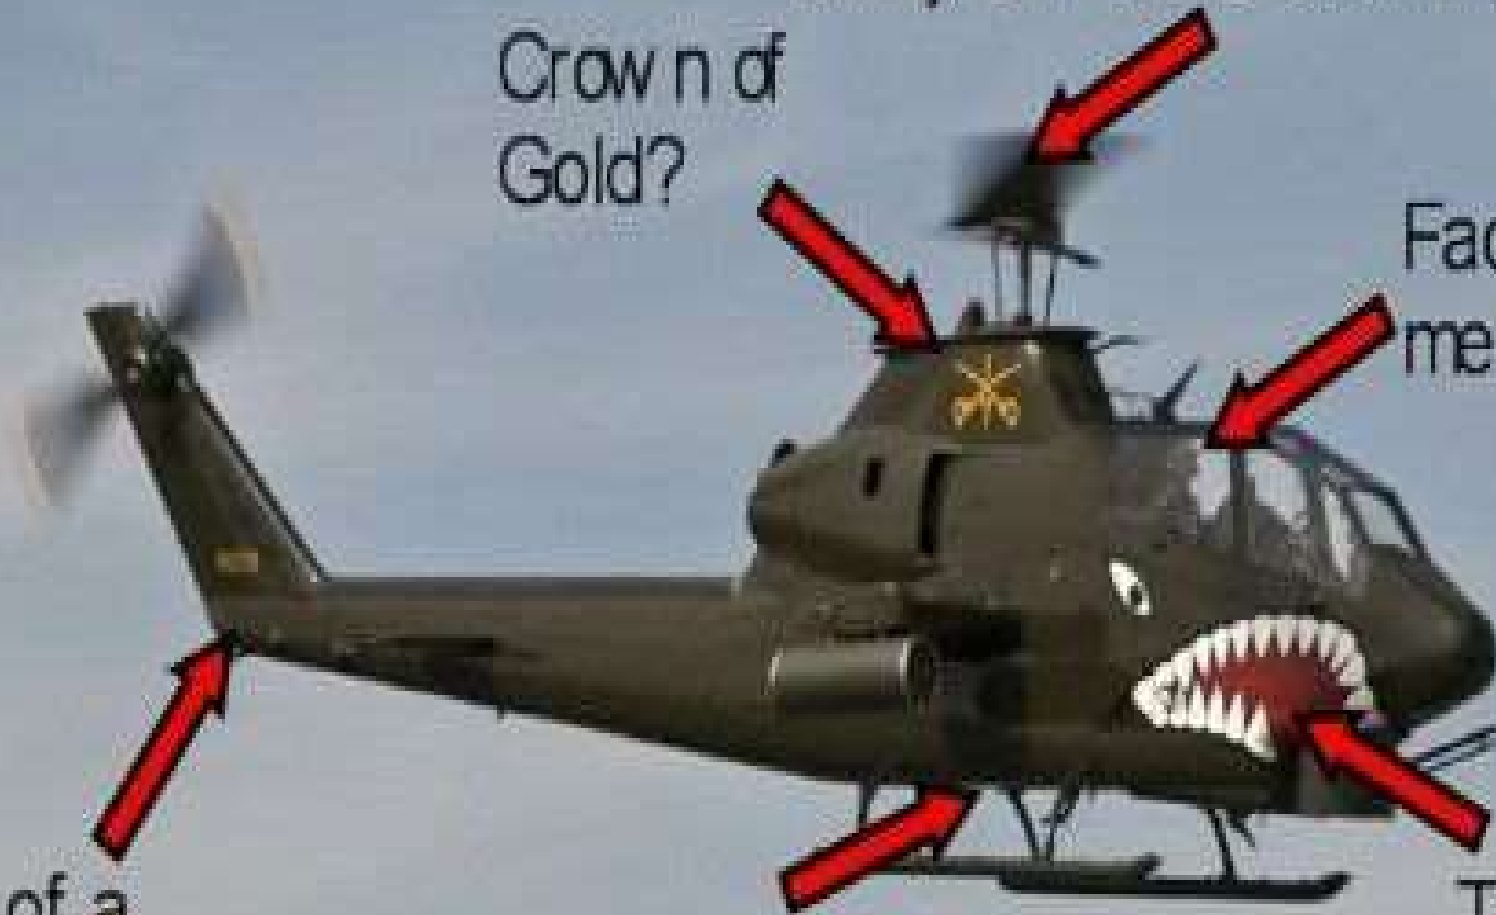

Wings with the sound of an
army of Horse drawn chariots

Crown of
Gold?

Faces of
men?

Tail of a
Scorpion?

Breast Plates
of Iron?

Teeth of
a lion?